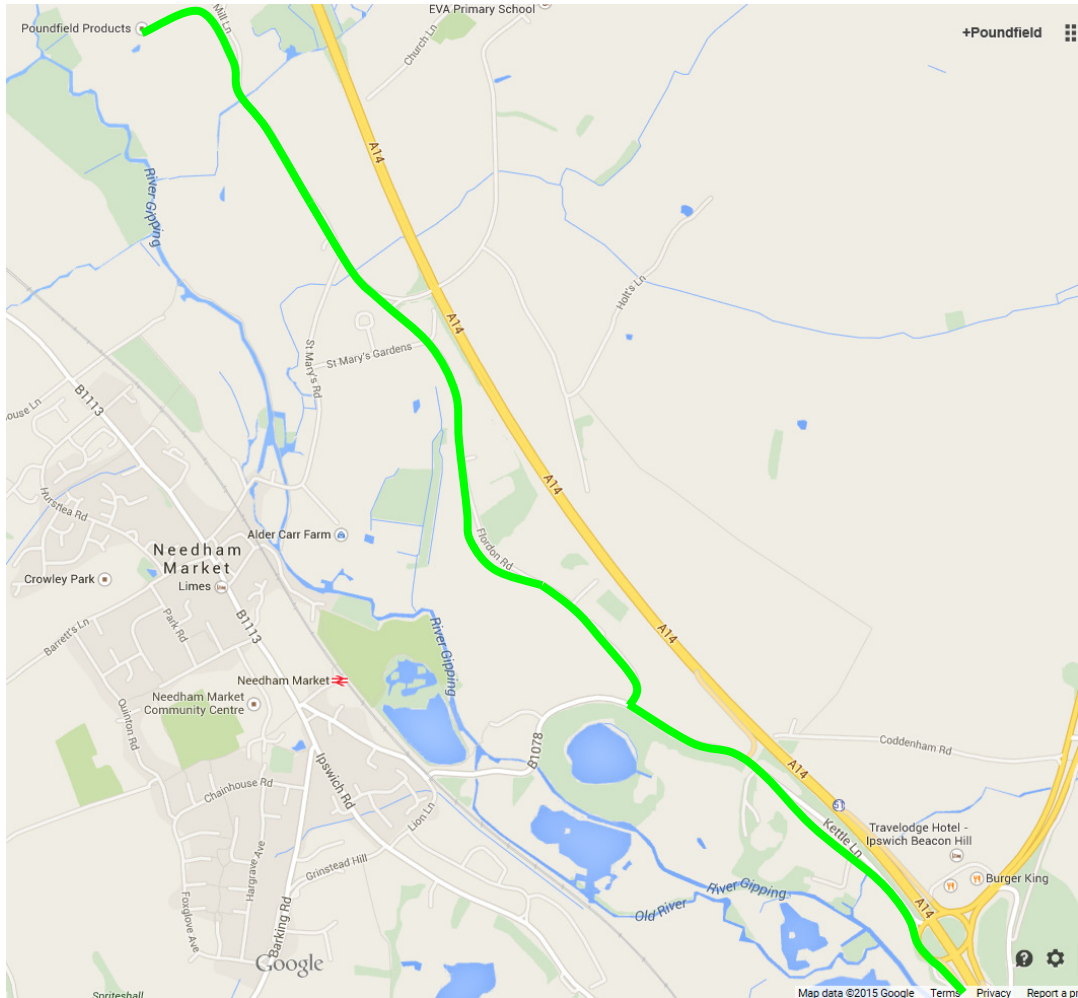

## **ACCESS ROUTE A14 WESTBOUND**

### **SPECIFIED ROUTE OF ACCESS FROM A14 WESTBOUND (IPSWICH)**

1. Exit A14 at junction 51 to A140 / B1078 / Diss / Norwich
2. At the roundabout, take the 2<sup>nd</sup> exit onto Kettle Lane
3. Continue onto Coddenham Road / B1078
4. Turn right onto Flordon Road
5. Continue onto Jack's Green Road
6. Continue onto Mill Lane

## ACCESS ROUTE A14 EASTBOUND

### SPECIFIED ROUTE OF ACCESS FROM A14 EASTBOUND (CAMBRIDGE)

1. Exit A14 at junction 50 to A1120 / B1113 / Stowmarket / Stowupland / Needham Mkt
2. At the roundabout, take the 4<sup>th</sup> exit
3. Turn left onto Mill Street
4. Turn left onto Creting Road West
5. Continue onto Mill Lane