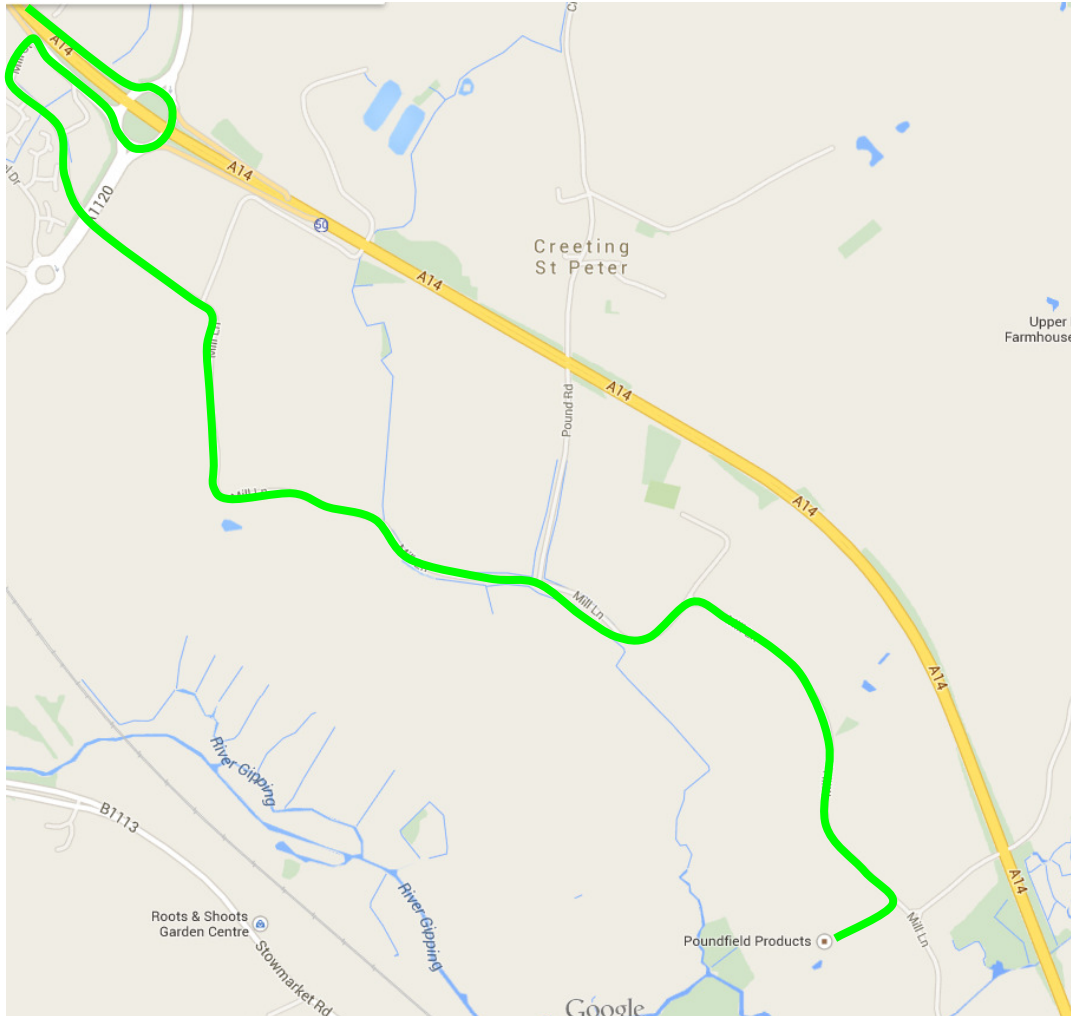

## **ACCESS ROUTE A14 WESTBOUND**

### **SPECIFIED ROUTE OF ACCESS FROM A14 WESTBOUND (IPSWICH)**

1. Exit A14 at junction 51 to A140 / B1078 / Diss / Norwich
2. At the roundabout, take the 2<sup>nd</sup> exit onto Kettle Lane
3. Continue onto Coddenham Road / B1078
4. Turn right onto Flordon Road
5. Continue onto Jack's Green Road
6. Continue onto Mill Lane

## ACCESS ROUTE A14 EASTBOUND

### SPECIFIED ROUTE OF ACCESS FROM A14 EASTBOUND (CAMBRIDGE)

1. Exit A14 at junction 50 to A1120 / B1113 / Stowmarket / Stowupland / Needham Mkt
2. At the roundabout, take the 4<sup>th</sup> exit
3. Turn left onto Mill Street
4. Turn left onto Creting Road West
5. Continue onto Mill Lane